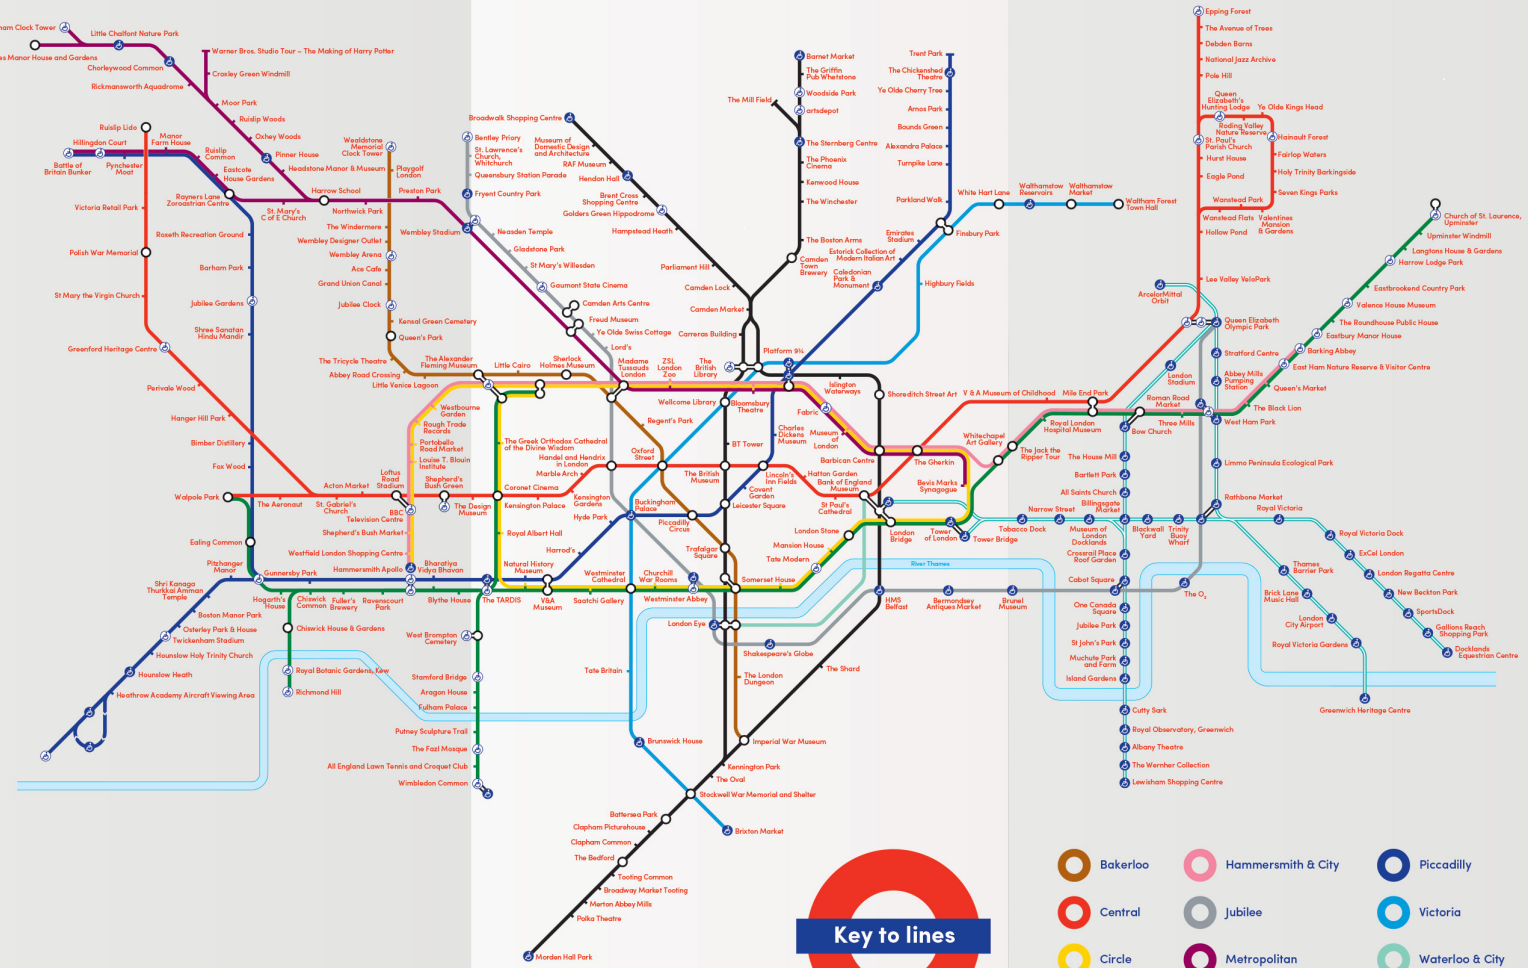

The Alternative London Tube Map: Tourist Attractions Edition

London is a huge city with loads to see and do, whether it be historic landmarks such as Big Ben and St Paul's Cathedral or museums like the Natural History Museum.

To show just how many great attractions the capital has to offer, we've put together this tube map, with the stations replaced by the closest attractions.

As you can see, the further out you go, it does get a little trickier, but it goes to show that there really is something in every corner of London!

- Bakerloo
- Central
- Circle
- District
- Hammersmith & City
- Jubilee
- Metropolitan
- Northern
- Piccadilly
- Victoria
- Waterloo & City
- DLR