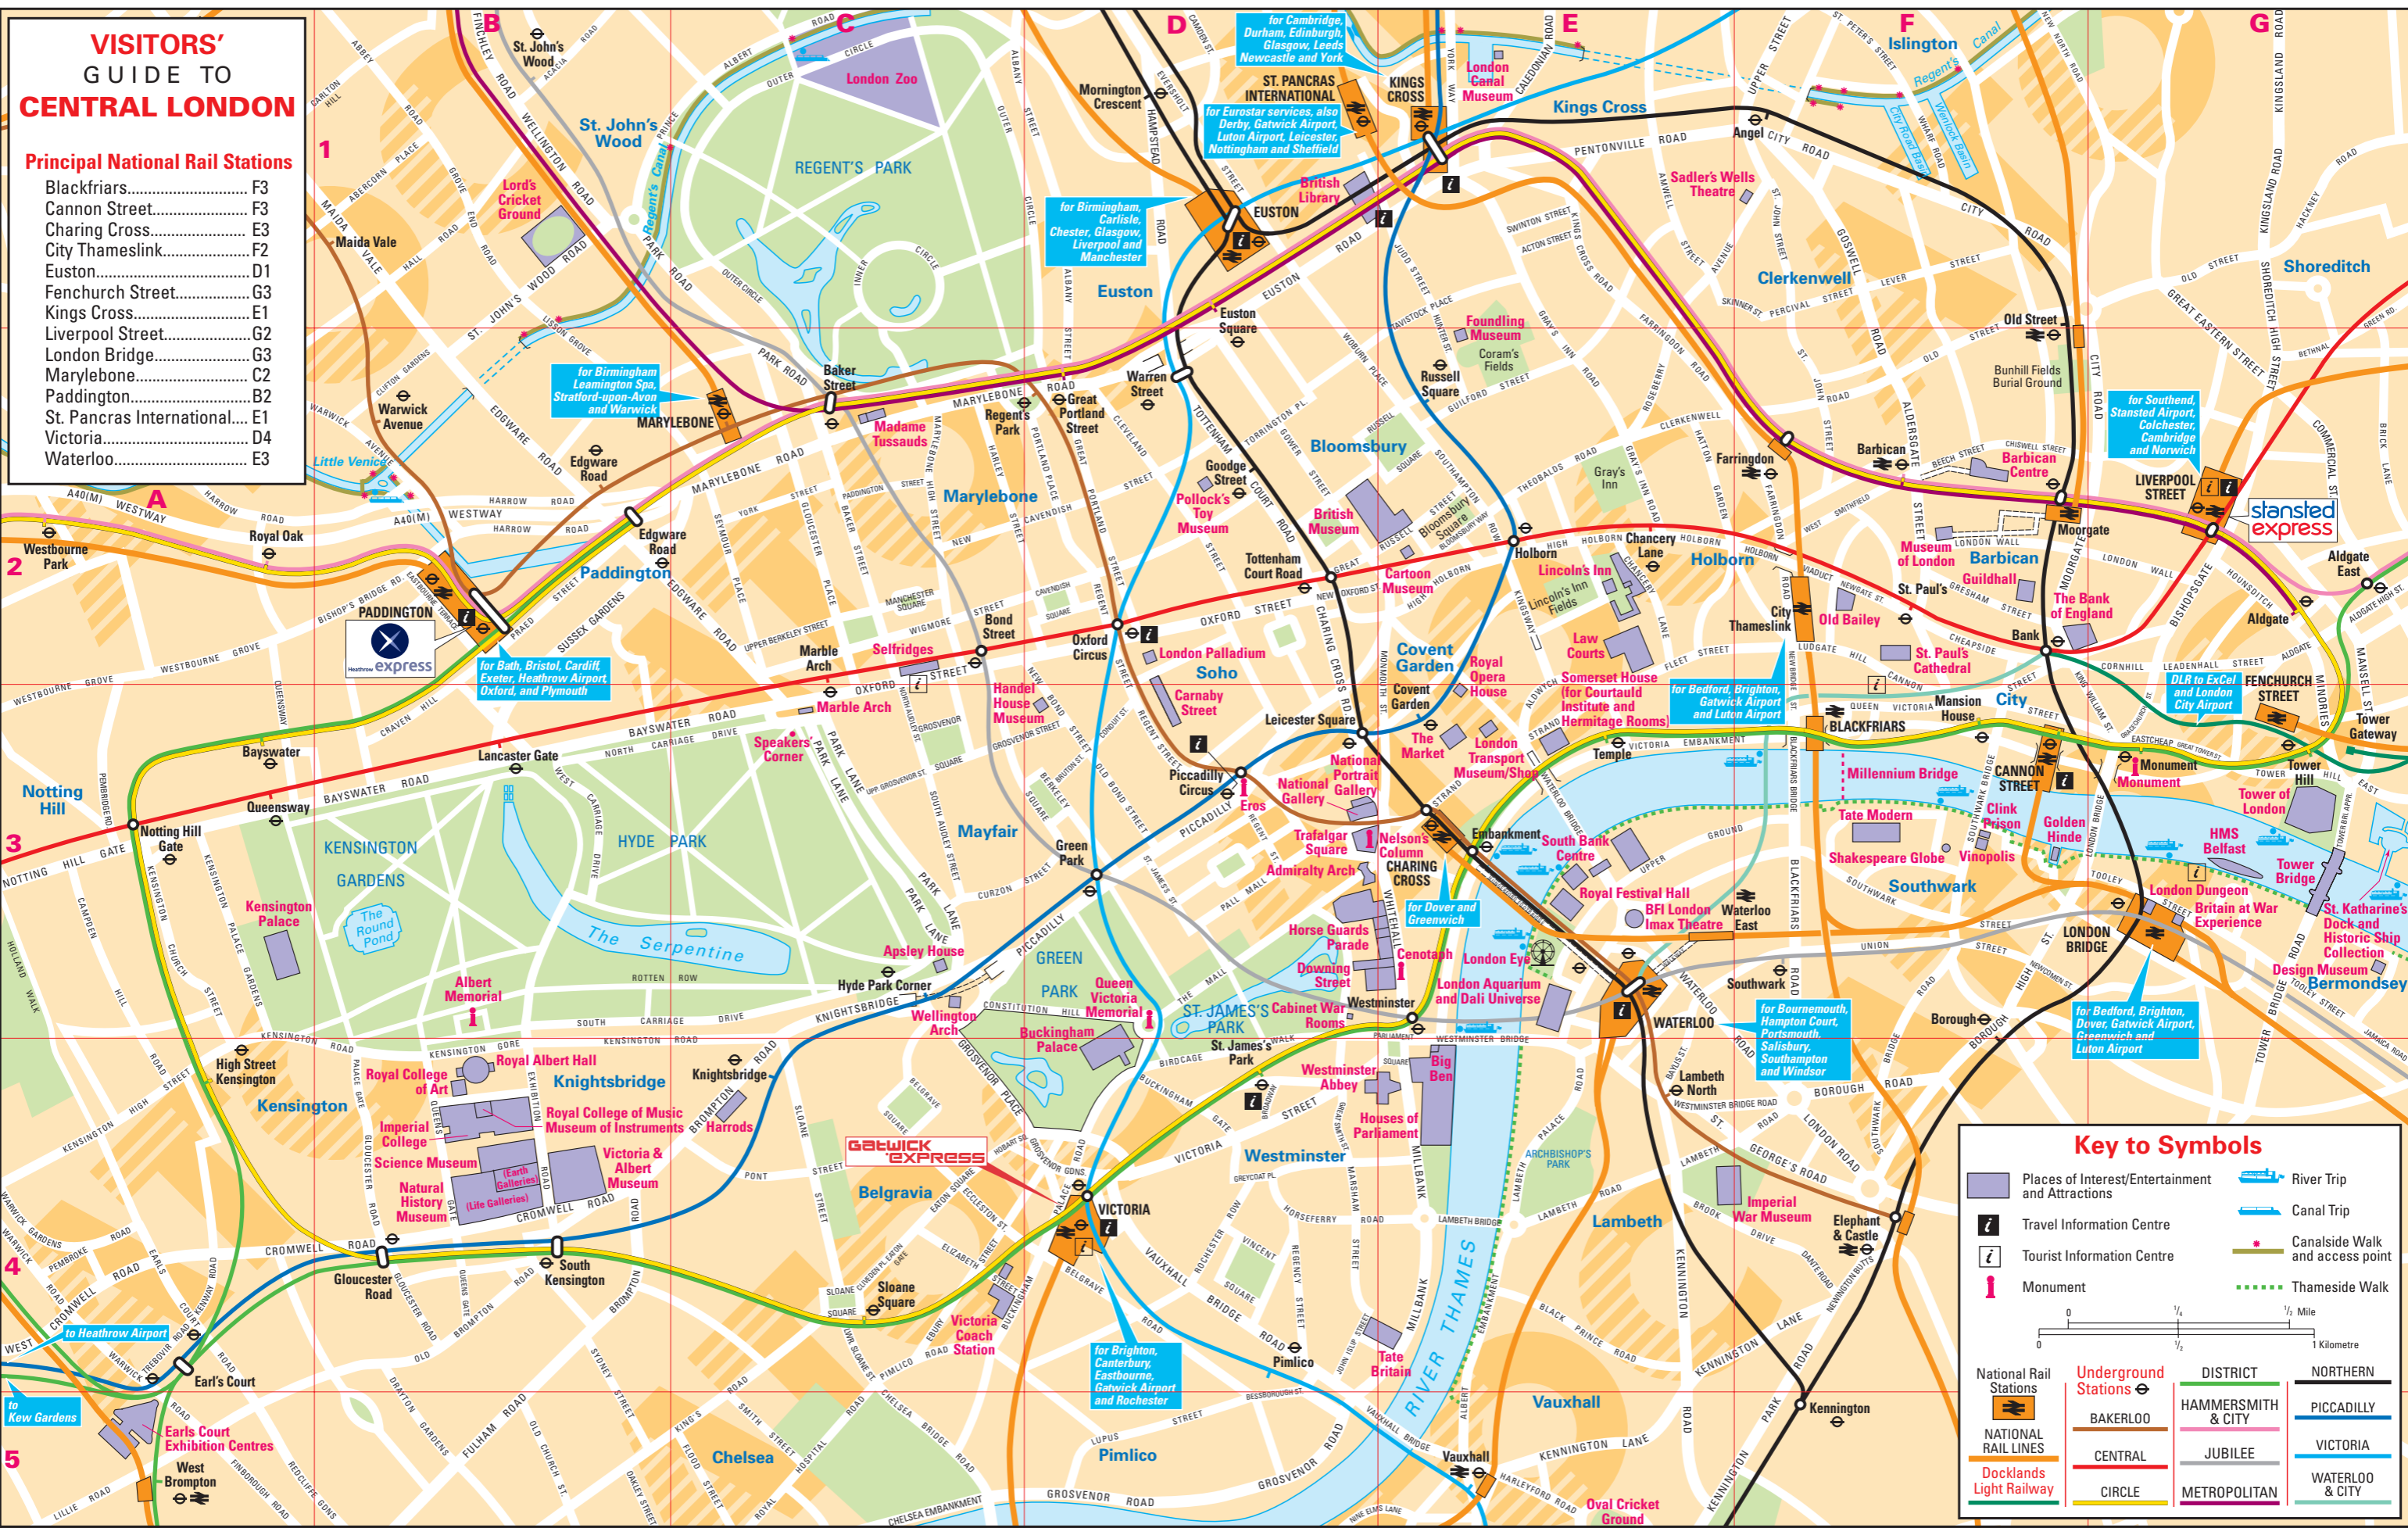

VISITORS' GUIDE TO CENTRAL LONDON

Principal National Rail Stations

Blackfriars.....	F3
Cannon Street.....	F3
Charing Cross.....	E3
City Thameslink.....	F2
Euston.....	D1
Fenchurch Street.....	G3
Kings Cross.....	E1
Liverpool Street.....	G2
London Bridge.....	G3
Marylebone.....	C2
Paddington.....	B2
St. Pancras International.....	E1
Victoria.....	D4
Waterloo.....	E3

Key to Symbols

	Places of Interest/Entertainment and Attractions		River Trip
	Travel Information Centre		Canal Trip
	Tourist Information Centre		Canalside Walk and access point
	Monument		Thameside Walk

Principal Places of Interest	CenotaphE3	Kensington PalaceA3	Natural History Museum ...B4	Tower BridgeG3	Principal Attractions and Places of Entertainment	Clink PrisonF3	London AquariumE3	Pollock's Toy MuseumD2
Albert MemorialB3	Covent Garden MarketE3	Law CourtsE2	Old BaileyF2	Tower of LondonG3	Apsley HouseC3	Dali UniverseE3	London Canal Museum.....E1	Royal Albert Hall.....B4
Bank of England.....F2	Downing StreetD3	Little VeniceB2	St. Paul's CathedralF2	Trafalgar SquareD3	Barbican CentreF2	Design MuseumG3	London Dungeon.....G3	Royal Festival HallE3
British LibraryD1	Guildhall.....F2	Marble ArchC3	Science MuseumB4	Victoria & Albert Museum B4	Earl's Court Exhibition CentresA5	Founding Museum.....E2	London Eye.....E3	Royal Opera HouseF1
British MuseumD2	HarrodsC4	Monument.....G3	SelfridgesC2	Wellington ArchC3	Founding Museum.....E2	Golden Hinde.....F2	London Palladium.....E3	Sadler's WellsE3
Buckingham PalaceD4	Horse Guards ParadeD3	Museum of LondonF2	Shakespeare GlobeF3	Westminster AbbeyD4	London Transport Museum.....E3	Handel House Museum.....D3	London ZooC1	Somerset HouseE3
Carnaby StreetD3	Houses of ParliamentE4	National GalleryD3	Tate BritainE4		Cabinet War Rooms.....D3	HMS Belfast.....G3	Madame Tussauds.....C2	South Bank CentreE3
	Imperial War MuseumF4	National Portrait Gallery ...D3	Tate ModernF3		Cartoon MuseumE2			Vinopolis.....F3