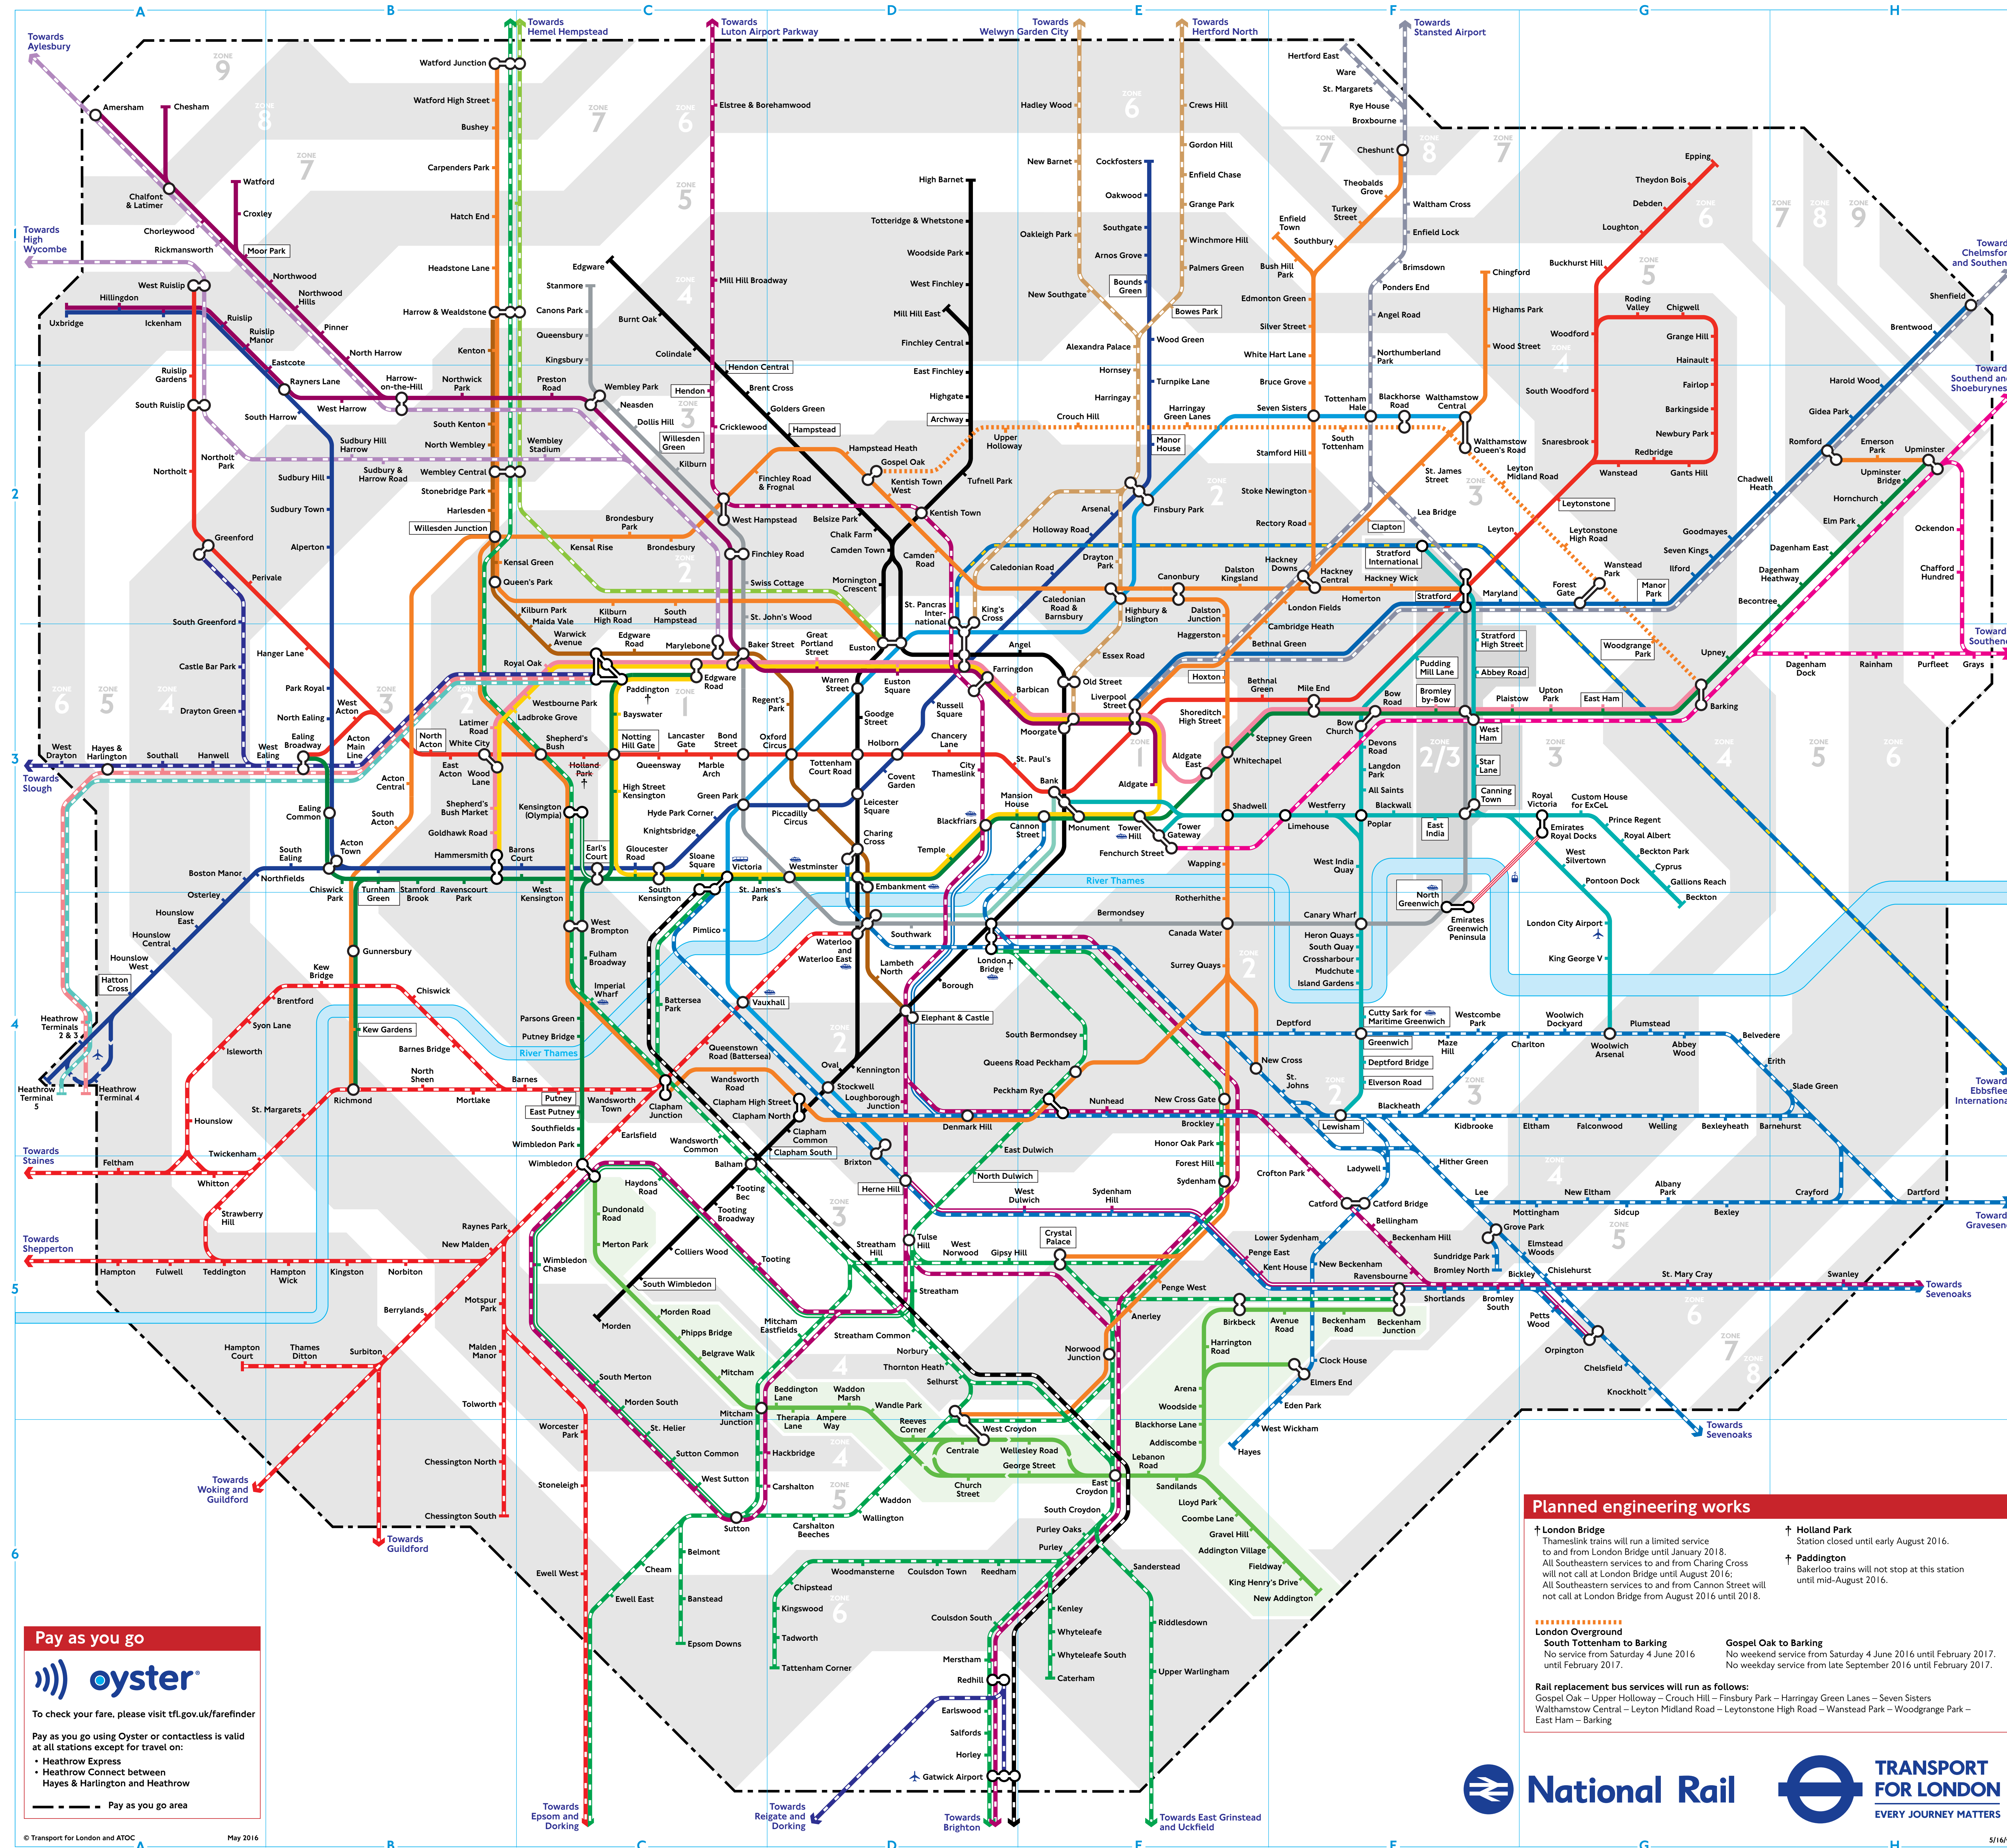

London's Rail & Tube services

Key to lines and symbols

Bakerloo	Central	Circle	District	Hammersmith & City	Jubilee	Metropolitan	Northern	Piccadilly	Waterloo & City	Docklands Light Railway	London Overground	London Trams	TFL Rail	Emirates Air Line cable car	London Trams fare zone	Station in both fare Zones		
Abellio Greater Anglia	Chiltern Railways	c2c	Gatwick Express	Great Northern	Great Western Railway	Heathrow Connect	Heathrow Express	London Midland	Southern	Southeastern	Docks Light Railway	Southeastern high speed	South West Trains	Thameslink	Interchange stations	Airport	Roarboat services	Victoria Coach Station

Find your station

Station Name	Grid Square	Station Name	Grid Square	Station Name	Grid Square	Station Name	Grid Square
Abney Wood	G4	Acton Main Line	B6	Adolfos de Soto	C3	Adolfos de Soto	D5
Abbey Wood	G4	Adolfos de Soto	C3	Adolfos de Soto	C3	Adolfos de Soto	D5
Abbey Wood	G4	Adolfos de Soto	C3	Adolfos de Soto	C3	Adolfos de Soto	D5
Abbey Wood	G4	Adolfos de Soto	C3	Adolfos de Soto	C3	Adolfos de Soto	D5
Abbey Wood	G4	Adolfos de Soto	C3	Adolfos de Soto	C3	Adolfos de Soto	D5
Abbey Wood	G4	Adolfos de Soto	C3	Adolfos de Soto	C3	Adolfos de Soto	D5
Abbey Wood	G4	Adolfos de Soto	C3	Adolfos de Soto	C3	Adolfos de Soto	D5
Abbey Wood	G4	Adolfos de Soto	C3	Adolfos de Soto	C3	Adolfos de Soto	D5
Abbey Wood	G4	Adolfos de Soto	C3	Adolfos de Soto	C3	Adolfos de Soto	D5
Abbey Wood	G4	Adolfos de Soto	C3	Adolfos de Soto	C3	Adolfos de Soto	D5
Abbey Wood	G4	Adolfos de Soto	C3	Adolfos de Soto	C3	Adolfos de Soto	D5

Pay as you go

To check your fare, please visit tfl.gov.uk/farefinder

Pay as you go using Oyster or contactless is valid at all stations except for travel on:

- Heathrow Express
- Heathrow Connect between Hayes & Harlington and Heathrow

Pay as you go area